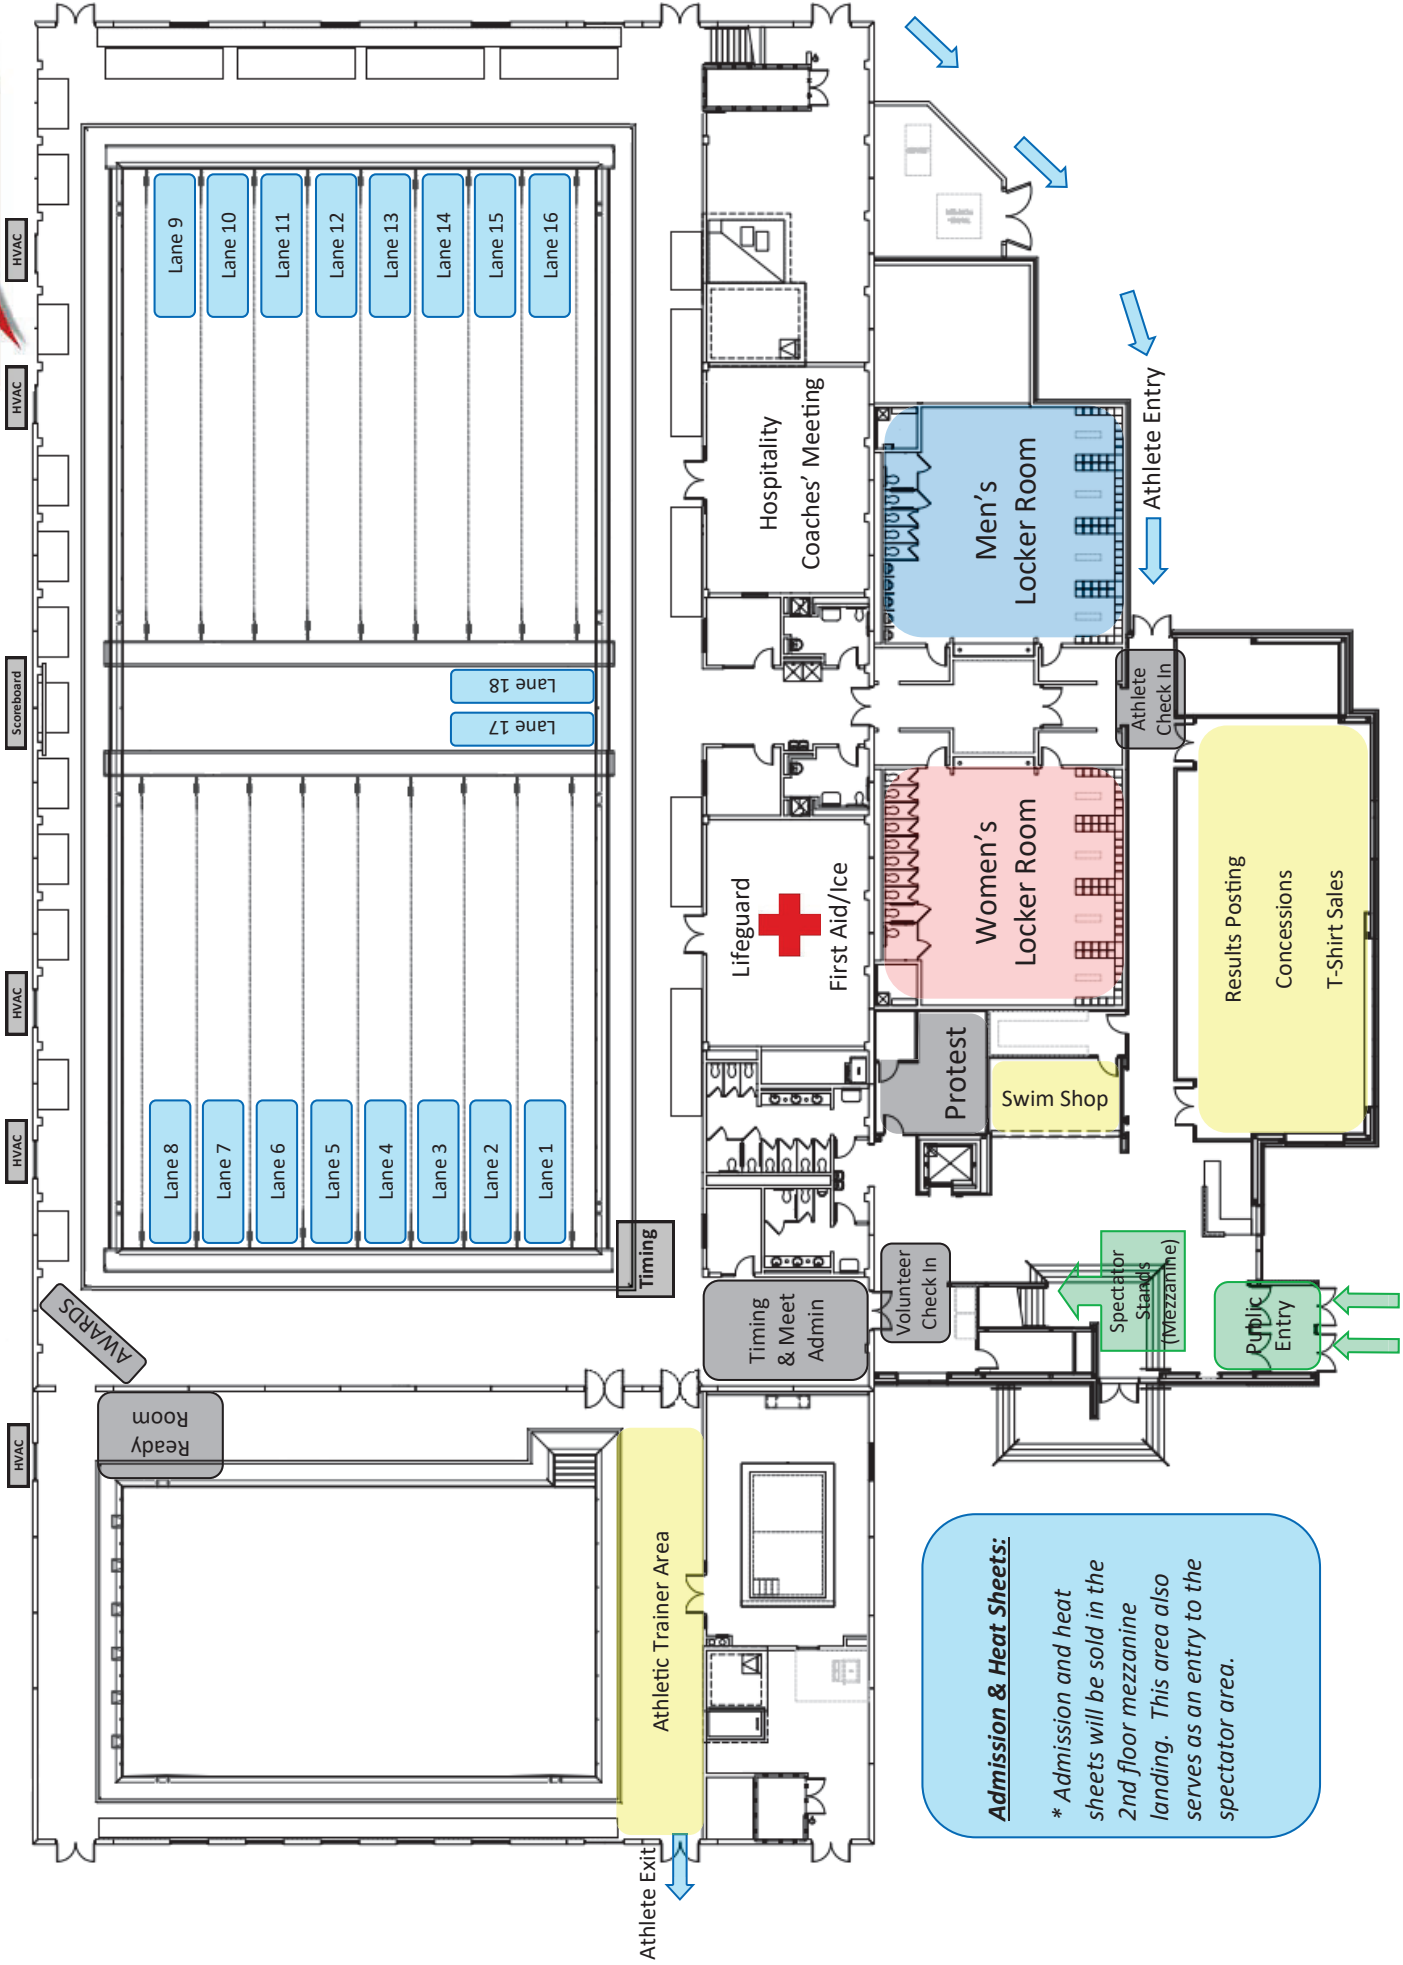

4A Session 2 7:50-8:15

- Lanes 1-3 Jefferson Forest
- Lanes 4-6 Rock Ridge
- Lanes 7-8 Fauquier
- Lanes 9-10 John Champe
- Lanes 11-12 Dominion
- Lanes 13-14 Loudoun County
- Lanes 15-16 Woodgrove
- Lanes 17-18 Sherando

4A Session 3 8:15-8:40

- Lanes 1-2 Heritage-Leesburg
- Lanes 3-4 Salem
- Lane 5-6 Courtland
- Lane 7-8 Smithfield
- Lane 8 Rockbridge County
- Lane 9-10 Kettle Run
- Lane 11 Chancellor
- Lane 12 Loudoun Valley
- Lane 13 Great Bridge
- Lane 14 Harrisonburg
- Lane 15 Park View-Sterling
- Lane 16 Liberty Christian
- Lane 17 Powhatan
- Lane 18 Millbrook, John Handley

4A Session 4 8:40-8:50

- COMPETITION POOL-WEST COURSE
  - LANES 1-2 PUSH PACE
  - LANES 3-8 ONE-WAY DIVE STARTS
- WARMUP-EAST COURSE
  - Lanes 9-16 OPEN WARM-UP
  - Lanes 17-18 CLOSED

**Admission & Heat Sheets:**  
 \* Admission and heat sheets will be sold in the 2nd floor mezzanine landing. This area also serves as an entry to the spectator area.