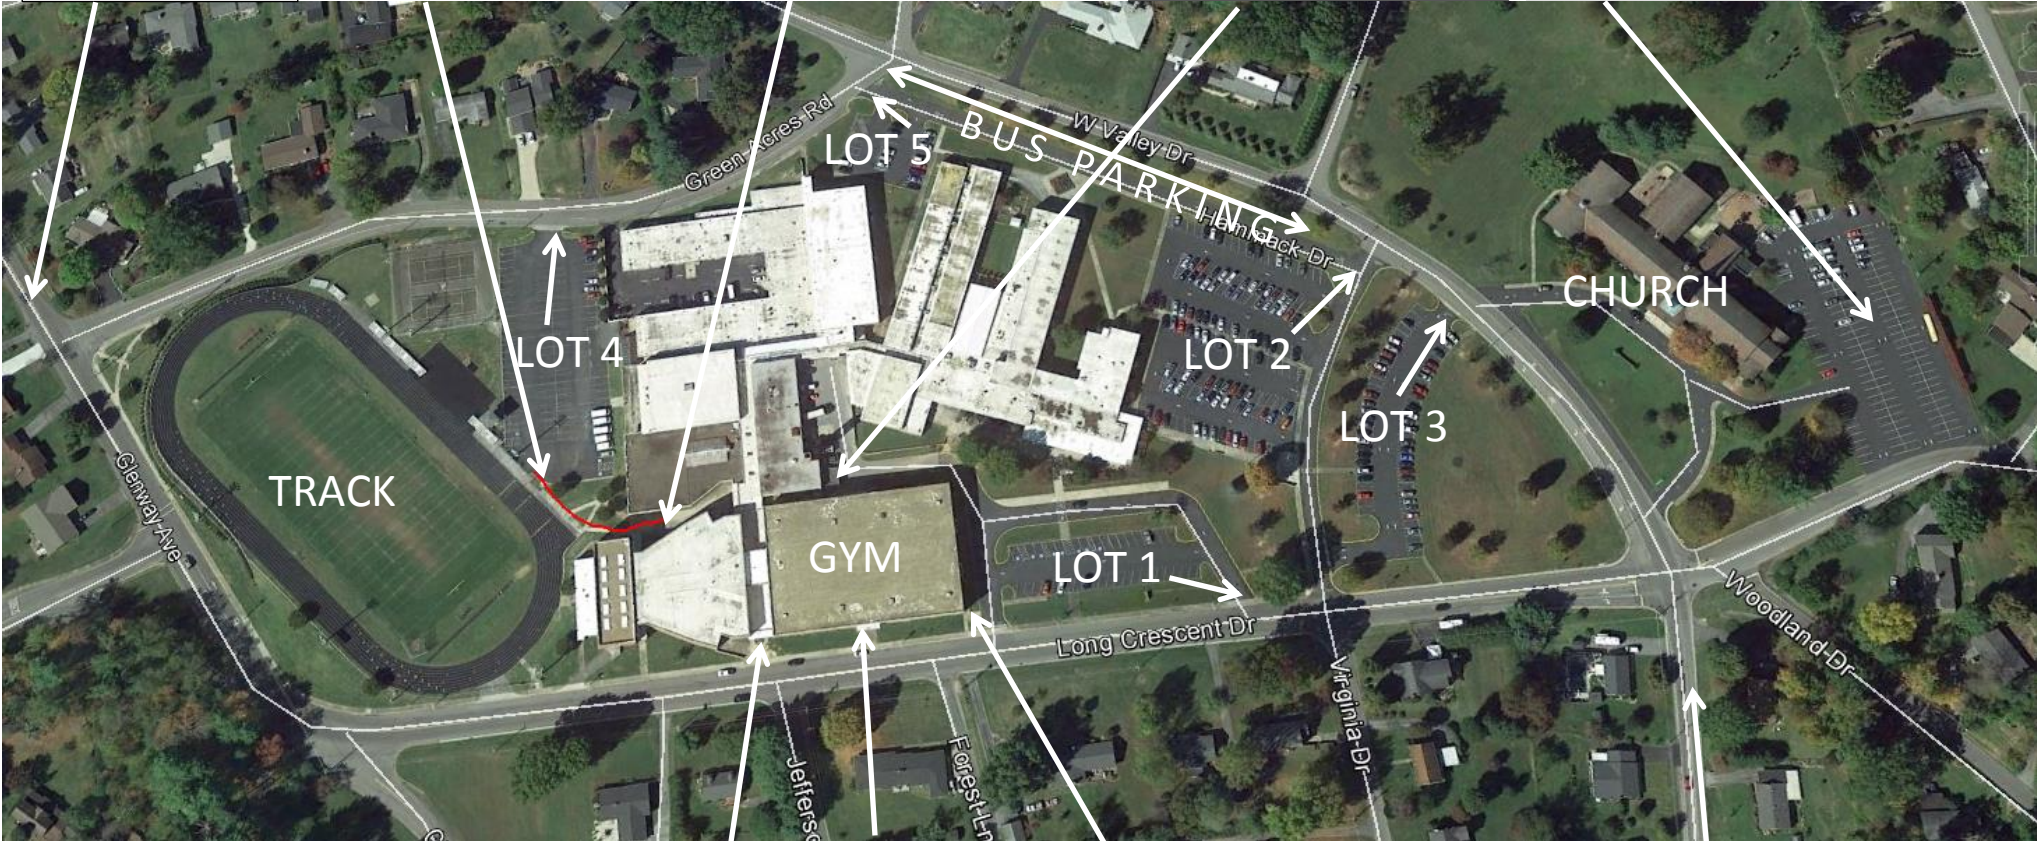

FROM EXIT 3

Coach/Player/Cheerleader Drop-off

Media & Team Entrance

Officials/VHSL/Event Worker

Overflow Parking

Tickets-Public Entrance

Pass Entrance

Tickets-Public Entrance

FROM EXIT 5